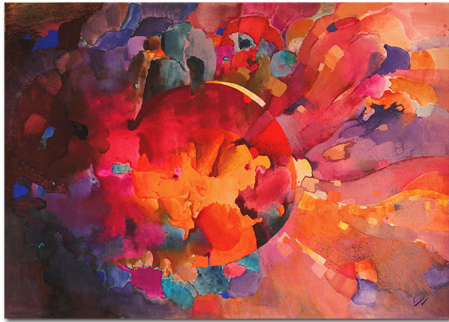

"In red"

Ekaterina Eneva - In red - tempera 50/70

Tempera 50/70

Rating: Not Rated Yet

[Ask a question about this product](#)

Manufacturer: "[Ekaterinapaintings](#)"