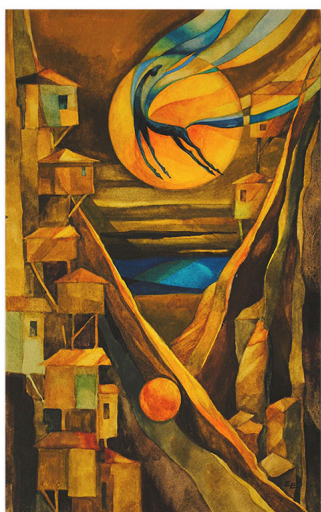

"Legend of the sea horse"

Ekaterina Eneva - Legend of the sea horse - tempera 41/26

Tempera 41/26

Rating: Not Rated Yet

[Ask a question about this product](#)

Manufacturer: ["Ekaterinapaintings"](#)