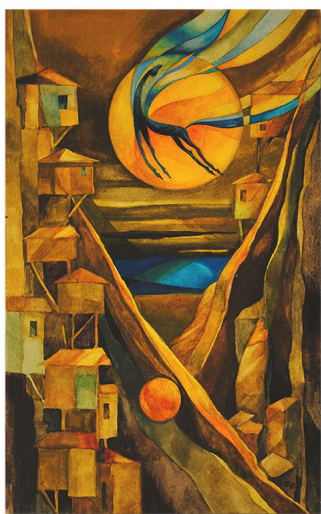

"Legend of the sea horse"

Ekaterina Eneva - Legend of the sea horse - tempera 41/26

Tempera 41/26

Rating: Not Rated Yet

[Ask a question about this product](#)

Manufacturer: ["Ekaterinapaintings"](#)