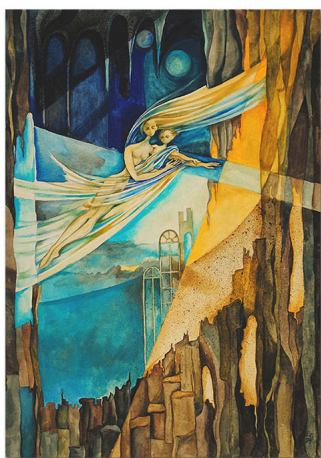

"Lullaby"

Ekaterina Eneva - Lullaby - tempera 50/36

Tempera 50/36

Rating: Not Rated Yet

[Ask a question about this product](#)

Manufacturer: ["Ekaterinapaintings"](#)

Description

Available: [Art prints](#)