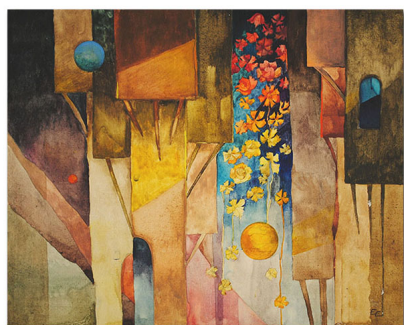

## "The red rose bush"

Ekaterina Eneva - The red rose bush - tempera 30/37

Tempera 30/37

Rating: Not Rated Yet

[Ask a question about this product](#)

Manufacturer: ["Ekaterinapaintings"](#)