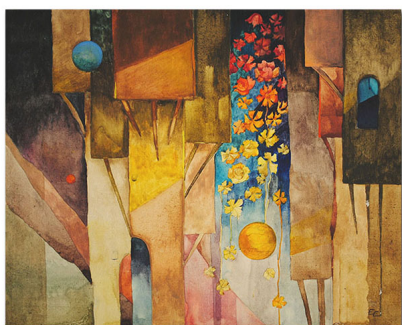

"The red rose bush"

Ekaterina Eneva - The red rose bush - tempera 30/37

Tempera 30/37

Rating: Not Rated Yet

[Ask a question about this product](#)

Manufacturer: ["Ekaterinapaintings"](#)